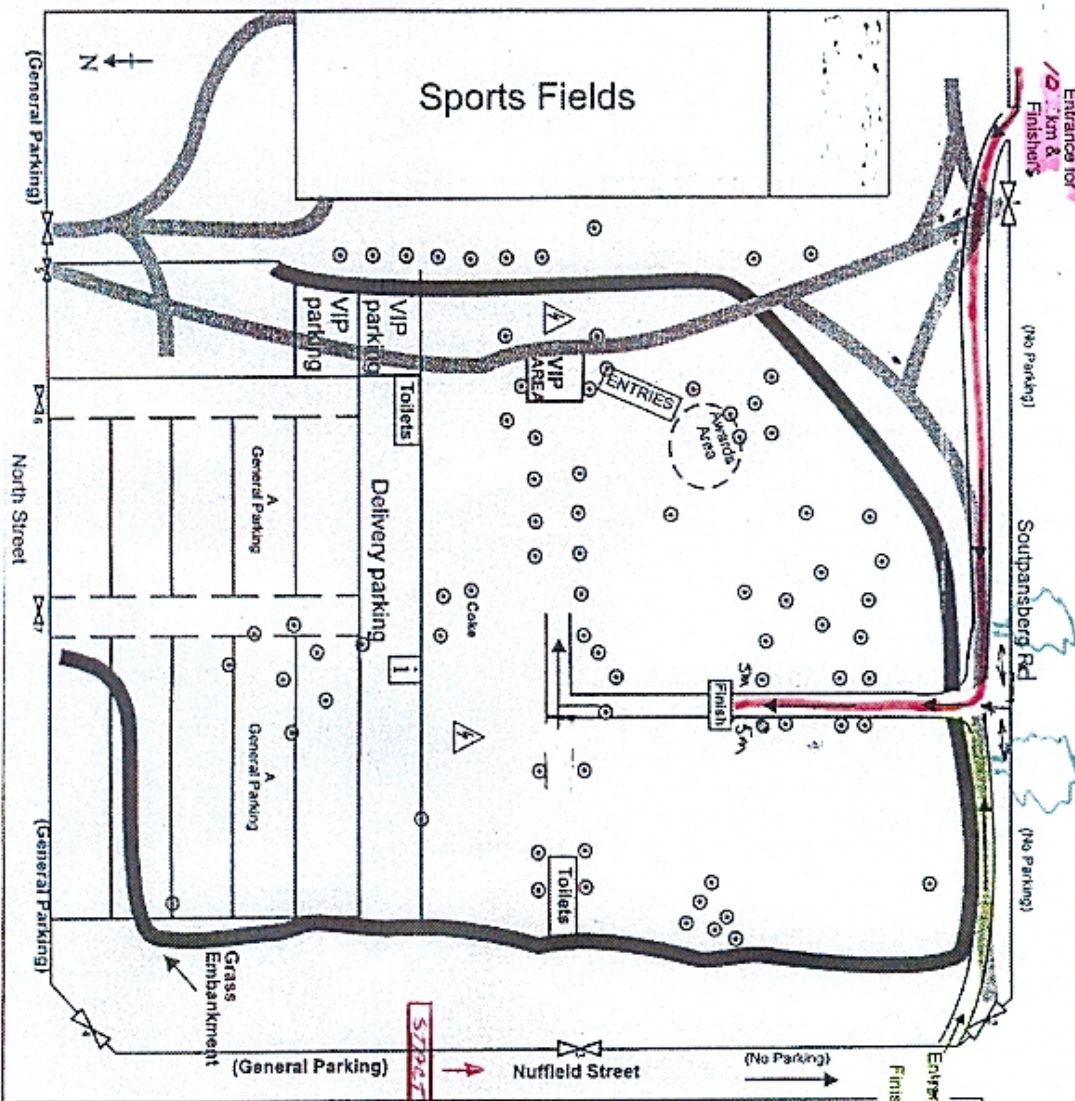

VENUE: RIETONDALE PARK

McCarthy Toyota

Parking Arrangements

- Parking A is general parking to all
- Other General Parking is in the streets

Keys

- Information
- Pedestrian Gates
- Vehicle entrance for General Parking
- Vehicle entrance for VIP Parking
- Power point
- Trees

572671

Entrance for 21 km Finishers