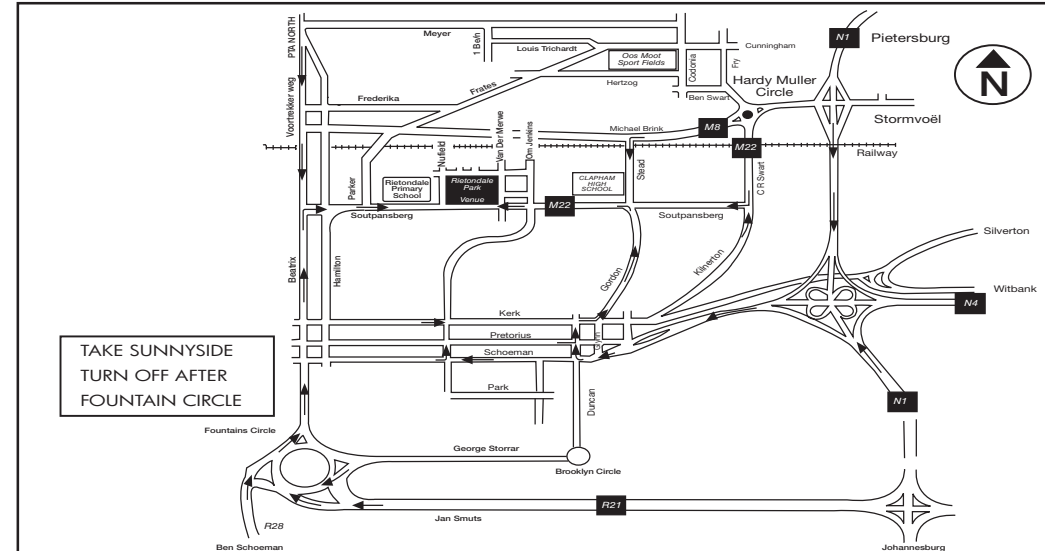

SPORT SHOPS

SweatShop (Dunkeld) 011 325-2567	Run-Away-Sport 012 361-3733
Sweat Shop (Southdowns) 012 665-0048	

AUTOMARK
Certified Used Vehicles

HOW TO GET TO RIETONDALE PARK
GPS Coordinates: S25 43.980 E28 13.239